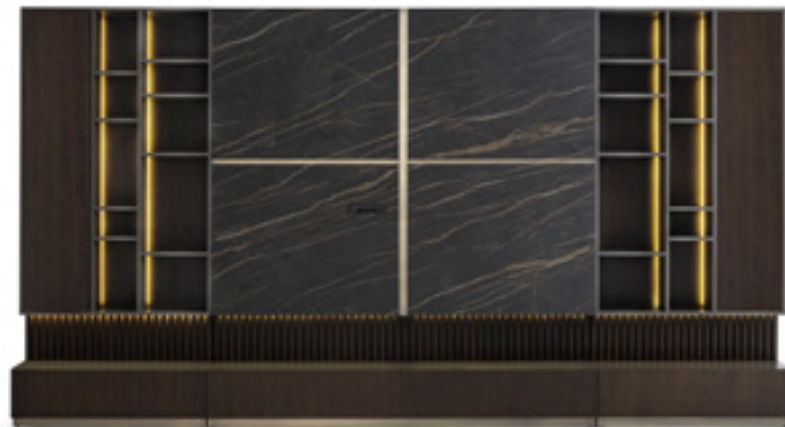

WALL UNIT SET