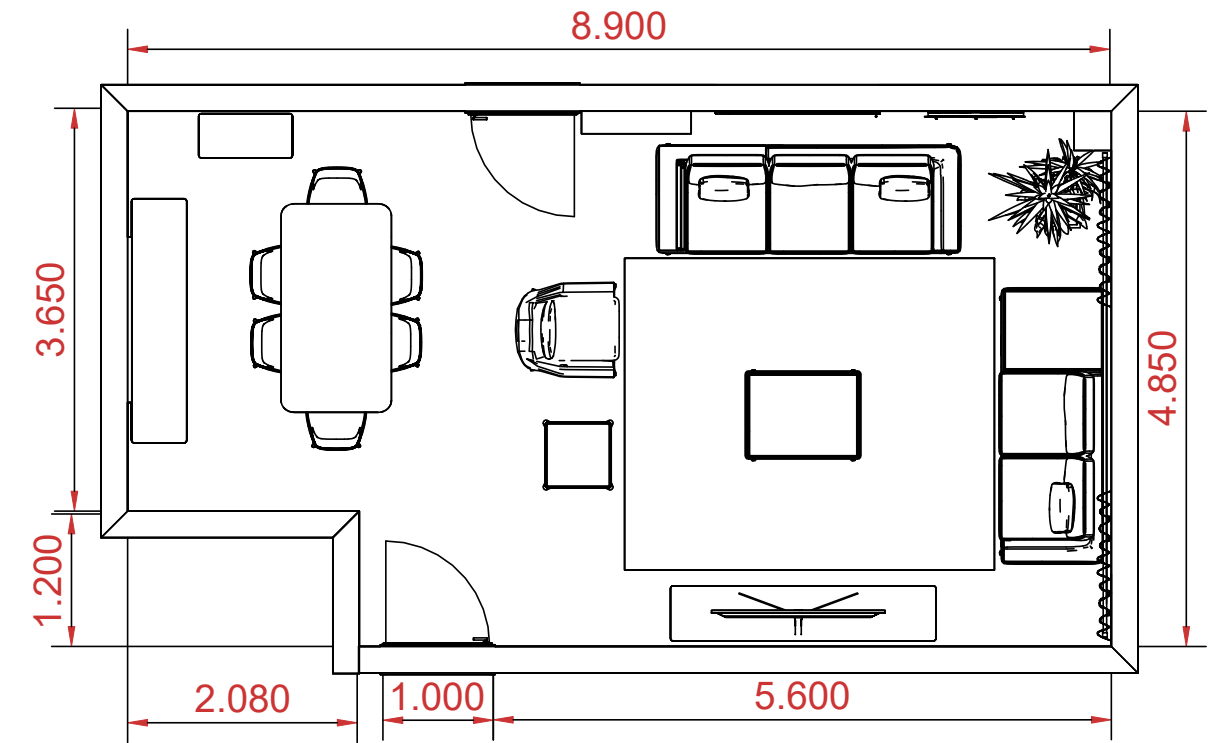

PRADA

SET

OVERVIEW