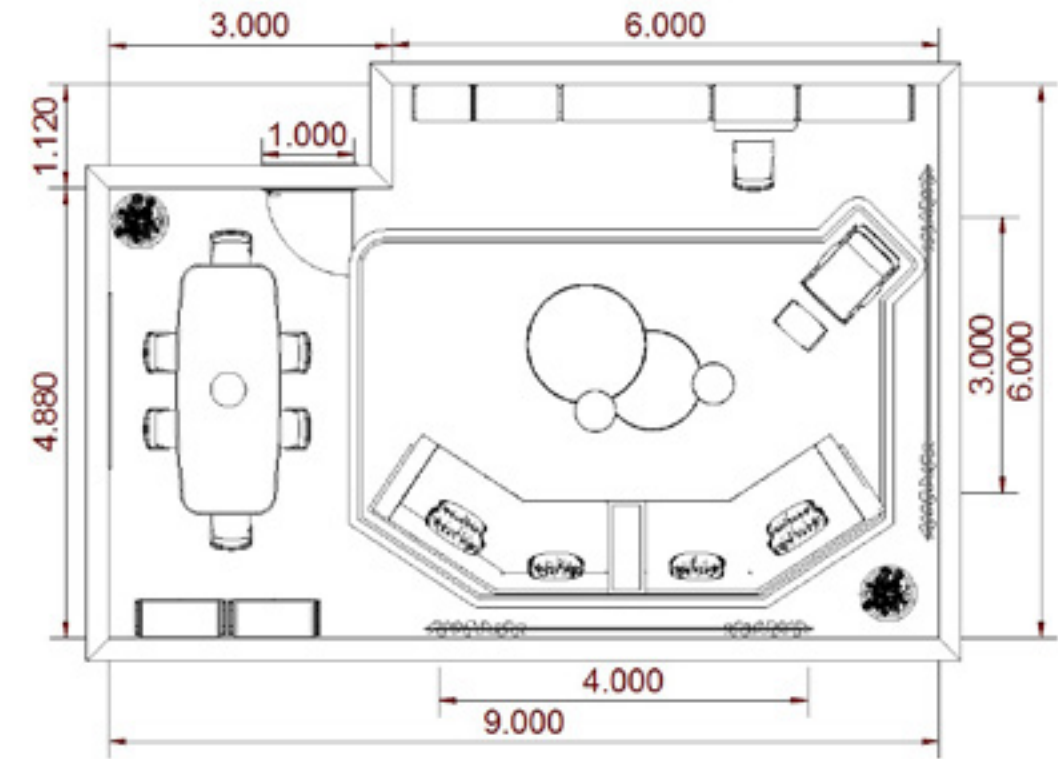

ANTIK WALNUT

SET

OVERVIEW