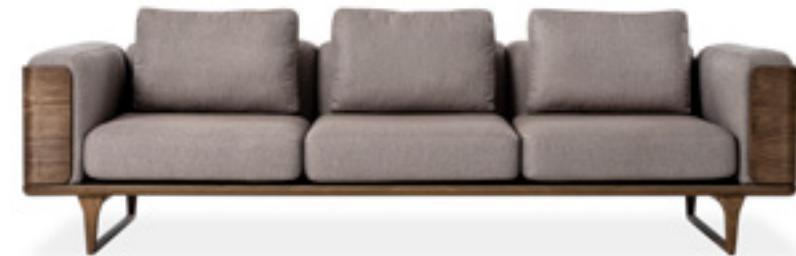

CHAIR

TV UNIT

SHOWCASE

COFFEE TABLE

4 SEATER

3 SEATER